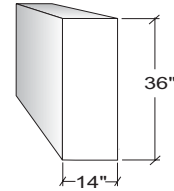

Hinged Door Unit

Width	No. of Doors	Right Hinged	Left Hinged
18"	1	5110060	5111060
24"	1	5210060	5211060
30"	2	5310060	-
36"	2	5410060	-
42"	2	5610060	-
48"	2	5510060	-
513mm	1	5910060	5911060
1000mm	2	5810060	-

Blind portion of cabinet is 14" wide.

Hinged Door Unit

Width	Door On Right	Door On Left
30"	5310360	5310460
36"	5410360	5410460
42"	5610360	5610460
48"	5510360	5510460
1000mm	5810360	5810460

30" wide right door unit shown. Left door units are reverse of what is shown.

Blind portion of cabinet is 14" wide.

**CONTEMPORARY INSET
WALL CABINETS**
Open Wall Unit

Width	Item Number
18"	5120010
24"	5220010
30"	5320010
36"	5420010
42"	5620010
48"	5520010
513mm	5920010
1000mm	5820010

Sliding Glass Door Unit

Width	Item Number
30"	5320020
36"	5420020
42"	5620020
48"	5520020
1000mm	5820020

Hinged Framed Door Unit

Width	No. of Doors	Right Hinged	Left Hinged
18"	1	5120030	5121030
24"	1	5220030	5221030
30"	2	5320030	-
36"	2	5420030	-
42"	2	5620030	-
48"	2	5520030	-
513mm	1	5920030	5921030
1000mm	2	5820030	-