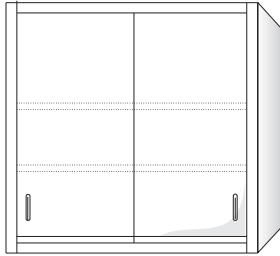

LABORATORY FURNITURE

CONTEMPORARY INSET WALL CABINETS

Sliding Door Unit

Width	Item Number
30"	5320050
36"	5420050
42"	5620050
48"	5520050
1000mm	5820050