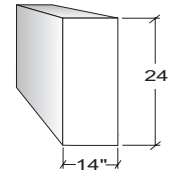

**CONTEMPORARY INSET
WALL CABINETS**
Open Wall Unit

Width	Item Number
18"	5170010
24"	5270010
30"	5370010
36"	5470010
42"	5670010
48"	5570010
513mm	5970010
1000mm	5870010

Sliding Glass Door Unit

Width	Item Number
30"	5370020
36"	5470020
42"	5670020
48"	5570020
1000mm	5870020

Hinged Framed Door Unit

Width	No. of Doors	Right Hinged	Left Hinged
18"	1	5170030	5171030
24"	1	5270030	5271030
30"	2	5370030	-
36"	2	5470030	-
42"	2	5670030	-
48"	2	5570030	-
513mm	1	5970030	5971030
1000mm	2	5870030	-

Hinged Door Unit

Width	No. of Doors	Right Hinged	Left Hinged
18	1	5170060	5171060
24	1	5270060	5271060
30	2	5370060	-
36	2	5470060	-
42	2	5670060	-
48	2	5570060	-
513mm	1	5970060	5971060
1000mm	2	5870060	-