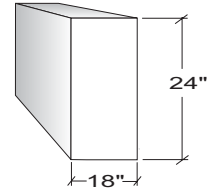

**CONTEMPORARY INSET
WALL CABINETS**

Open Wall Unit

Width	Item Number
18"	5180010
24"	5280010
30"	5380010
36"	5480010
42"	5680010
48"	5580010
513mm	5980010
1000mm	5880010