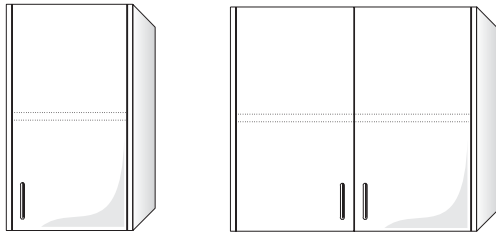

Hinged Door Unit

Width	No. of Doors	Right Hinged	Left Hinged
18"	1	5180060	5181060
24"	1	5280060	5281060
30"	2	5380060	-
36"	2	5480060	-
42"	2	5680060	-
48"	2	5580060	-
513mm	1	5980060	5981060
1000mm	2	5880060	-