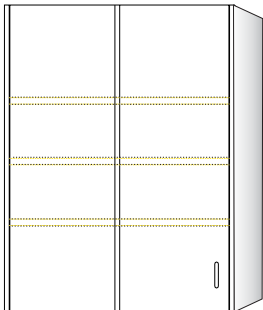

Hinged Door Unit

Width	No. of Doors	Right Hinged	Left Hinged
18"	1	5130060	5131060
24"	1	5230060	5231060
30"	2	5330060	-
36"	2	5430060	-
42"	2	5630060	-
48"	2	5530060	-
513mm	1	5930060	5931060
1000mm	2	5830060	-

30" wide right door unit shown. Left door units are reverse of what is shown.
Blind portion of cabinet is 14" wide.

Hinged Door Unit

Width	Door On Right	Door On Left
30"	5330360	5330460
36"	5430360	5430460
42"	5630360	5630460
48"	5530360	5530460
1000mm	5830360	5830460