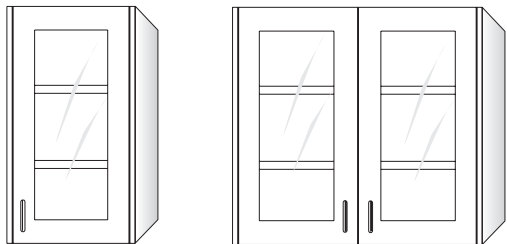

Hinged Framed Door Unit

Width	No. of Doors	Right Hinged	Left Hinged
18"	1	5140030	5141030
24"	1	5240030	5241030
30"	2	5340030	-
36"	2	5440030	-
42"	2	5640030	-
48"	2	5540030	-
513mm	1	5940030	5941030
1000mm	2	5840030	-