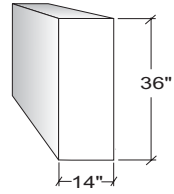

LABORATORY FURNITURE

CONTEMPORARY INSET WALL CABINETS

Sliding Door Unit

Width	Item Number
30"	5320050
36"	5420050
42"	5620050
48"	5520050
1000mm	5820050