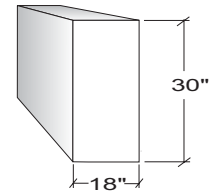

**CONTEMPORARY INSET
WALL CABINETS**

Sliding Door Unit

Width	Item Number
30"	5340050
36"	5440050
42"	5640050
48"	5540050
1000mm	5840050