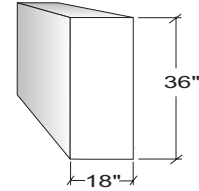

**CONTEMPORARY INSET
WALL CABINETS**

Sliding Door Unit

Width	Item Number
30"	5350050
36"	5450050
42"	5650050
48"	5550050
1000mm	5850050