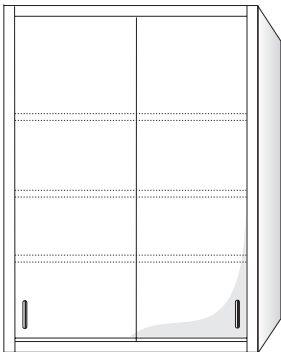

Sliding Door Unit

Width	Item Number
30"	5360050
36"	5460050
42"	5660050
48"	5560050
1000mm	5860050