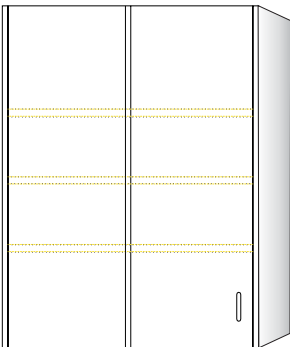

Hinged Door Unit

Width	Door On Right	Door On Left
30"	5360360	5360460
36"	5460360	5460460
42"	5660360	5660460
48"	5560360	5560460
1000mm	5860360	5860460

30" wide right door unit shown. Left door units are reverse of what is shown.
Blind portion of cabinet is 18" wide.