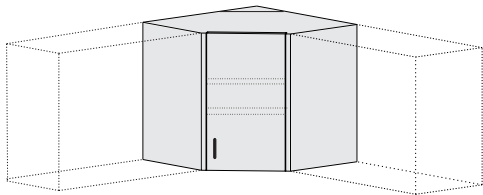

Hinged Door Unit

Height	Depth	Right Hinged	Left Hinged
24"	14"	5070060	5071060
30"	14"	5010060	5011060
36"	14"	5020060	5021060
48"	14"	5030060	5031060
24"	18"	5080060	5081060
30"	18"	5040060	5041060
36"	18"	5050060	5051060
48"	18"	5060060	5061060

Includes integral rear upper and lower corner filler panels.

**CONTEMPORARY INSET
FLIPPER DOOR WALL CABINET**

Flipper Door Unit