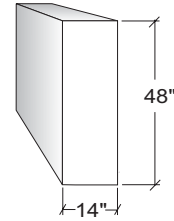

Hinged Door Unit

Width	No. of Doors	Right Hinged	Left Hinged
18"	1	5120060	5121060
24"	1	5220060	5221060
30"	2	5320060	-
36"	2	5420060	-
42"	2	5620060	-
48"	2	5520060	-
513mm	1	5920060	5921060
1000mm	2	5820060	-

Hinged Door Unit

Width	Door On Right	Door On Left
30"	5320360	5320460
36"	5420360	5420460
42"	5620360	5620460
48"	5520360	5520460
1000mm	5820360	5820460

30" wide right door unit shown. Left door units are reverse of what is shown.
Blind portion of cabinet is 14" wide.

**CONTEMPORARY INSET
WALL CABINETS**

Open Wall Unit

Width	Item Number
18"	5130010
24"	5230010
30"	5330010
36"	5430010
42"	5630010
48"	5530010
513mm	5930010
1000mm	5830010

Sliding Glass Door Unit

Width	Item Number
30"	5330020
36"	5430020
42"	5630020
48"	5530020
1000mm	5830020

Hinged Framed Door Unit

Width	No. of Doors	Right Hinged	Left Hinged
18"	1	5130030	5131030
24"	1	5230030	5231030
30"	2	5330030	-
36"	2	5430030	-
42"	2	5630030	-
48"	2	5530030	-
513mm	1	5930030	5931030
1000mm	2	5830030	-