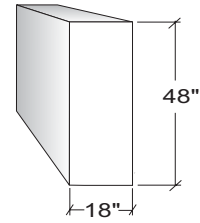

**CONTEMPORARY INSET
WALL CABINETS**

Sliding Framed Door Unit

Width	Item Number
30"	5360040
36"	5460040
42"	5660040
48"	5560040
1000mm	5860040