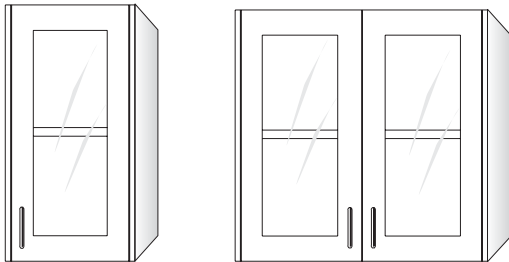

Hinged Framed Door Unit

Width	No. of Doors	Right Hinged	Left Hinged
18"	1	5180030	5181030
24"	1	5280030	5281030
30"	2	5380030	-
36"	2	5480030	-
42"	2	5680030	-
48"	2	5580030	-
513mm	1	5980030	5981030
1000mm	2	5880030	-