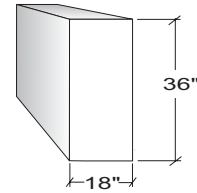

**CONTEMPORARY INSET
WALL CABINETS**

Open Wall Unit

Width	Item Number
18"	5150010
24"	5250010
30"	5350010
36"	5450010
42"	5650010
48"	5550010
513mm	5950010
1000mm	5850010