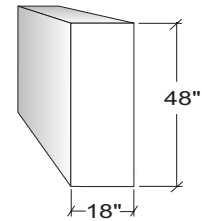

**CONTEMPORARY INSET
WALL CABINETS**

Open Wall Unit

Width	Item Number
18"	5160010
24"	5260010
30"	5360010
36"	5460010
42"	5660010
48"	5560010
513mm	5960010
1000mm	5860010