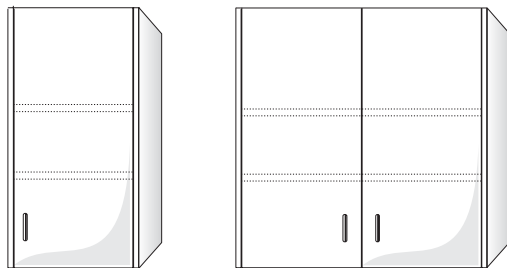

Hinged Door Unit

Width	No. of Doors	Right Hinged	Left Hinged
18"	1	5150060	5151060
24"	1	5250060	5251060
30"	2	5350060	-
36"	2	5450060	-
42"	2	5650060	-
48"	2	5550060	-
513mm	1	5950060	5951060
1000mm	2	5850060	-

BLIND CORNER WALL CABINETS

Hinged Framed Door Unit