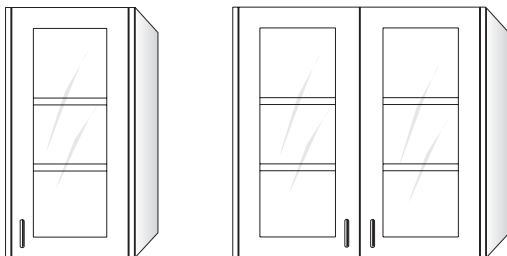

Hinged Framed Door Unit

Width	No. of Doors	Right Hinged	Left Hinged
18"	1	5150030	5151030
24"	1	5250030	5251030
30"	2	5350030	-
36"	2	5450030	-
42"	2	5650030	-
48"	2	5550030	-
513mm	1	5950030	5951030
1000mm	2	5850030	-