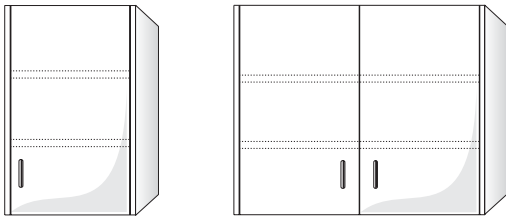

Hinged Door Unit

Width	No. of Doors	Right Hinged	Left Hinged
18"	1	5140060	5141060
24"	1	5240060	5241060
30"	2	5340060	-
36"	2	5440060	-
42"	2	5640060	-
48"	2	5540060	-
513mm	1	5940060	5941060
1000mm	2	5840060	-

BLIND CORNER WALL CABINETS

Hinged Framed Door Unit