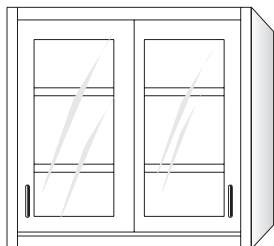

Sliding Framed Door Unit

Width	Item Number
30"	5340040
36"	5440040
42"	5640040
48"	5540040
1000mm	5840040