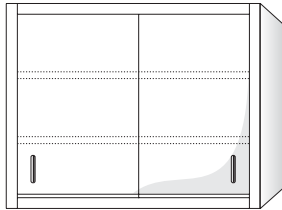

**CONTEMPORARY INSET
WALL CABINETS**

Sliding Door Unit

Width	Item Number
30"	5340050
36"	5440050
42"	5640050
48"	5540050
1000mm	5840050