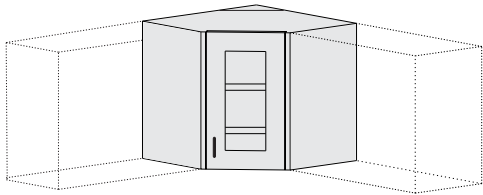

**CONTEMPORARY INSET
CORNER WALL CABINETS**

Hinged Framed Door Unit

Height	Depth	Right Hinged	Left Hinged
24"	14"	5070030	5071030
30"	14"	5010030	5011030
36"	14"	5020030	5021030
48"	14"	5030030	5031030
24"	18"	5080030	5081030
30"	18"	5040030	5041030
36"	18"	5050030	5051030
48"	18"	5060030	5061030

Includes integral rear upper and lower corner filler panels.