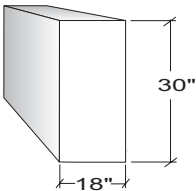

LABORATORY FURNITURE

CONTEMPORARY INSET WALL CABINETS

Open Wall Unit

Width	Item Number
18"	5140010
24"	5240010
30"	5340010
36"	5440010
42"	5640010
48"	5540010
513mm	5940010
1000mm	5840010