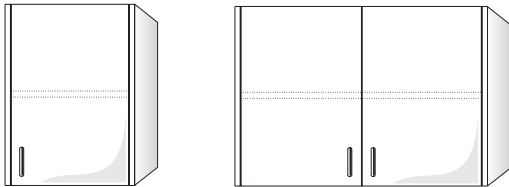

Hinged Door Unit

Width	No. of Doors	Right Hinged	Left Hinged
18	1	5170060	5171060
24	1	5270060	5271060
30	2	5370060	-
36	2	5470060	-
42	2	5670060	-
48	2	5570060	-
513mm	1	5970060	5971060
1000mm	2	5870060	-