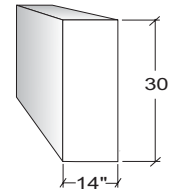

Hinged Door Unit

Width	No. of Doors	Right Hinged	Left Hinged
18	1	5170060	5171060
24	1	5270060	5271060
30	2	5370060	-
36	2	5470060	-
42	2	5670060	-
48	2	5570060	-
513mm	1	5970060	5971060
1000mm	2	5870060	-

Blind portion of cabinet is 14" wide.

Hinged Door Unit

Width	Door On Right	Door On Left
30"	5370360	5370460
36"	5470360	5470460
42"	5670360	5670460
48"	5570360	5570460
1000mm	5870360	5870460

30" wide right door unit shown. Left door units are reverse of what is shown.

Blind portion of cabinet is 14" wide.

**CONTEMPORARY INSET
WALL CABINETS**

Open Wall Unit

Width	Item Number
18"	5110010
24"	5210010
30"	5310010
36"	5410010
42"	5610010
48"	5510010
513mm	5910010
1000mm	5810010

Sliding Glass Door Unit

Width	Item Number
30"	5310020
36"	5410020
42"	5610020
48"	5510020
1000mm	5810020

Hinged Framed Door Unit

Width	No. of Doors	Right Hinged	Left Hinged
18"	1	5110030	5111030
24"	1	5210030	5211030
30"	2	5310030	-
36"	2	5410030	-
42"	2	5610030	-
48"	2	5510030	-
513mm	1	5910030	5911030
1000mm	2	5810030	-