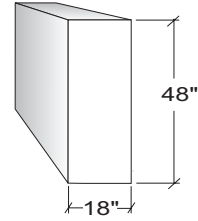

**CONTEMPORARY INSET
BLIND CORNER WALL CABINETS**

Hinged Framed Door Unit

Width	Door On Right	Door On Left
30"	5360330	5360430
36"	5460330	5460430
42"	5660330	5660430
48"	5560330	5560430
1000mm	5860330	5860430

30" wide right door unit shown. Left door units are reverse of what is shown.
Blind portion of cabinet is 18" wide.