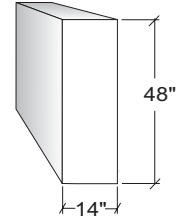

**CONTEMPORARY INSET
BLIND CORNER WALL CABINETS**

Hinged Framed Door Unit

Width	Door On Right	Door On Left
30"	5330330	5330430
36"	5430330	5430430
42"	5630330	5630430
48"	5530330	5530430
1000mm	5830330	5830430

30" wide right door unit shown. Left door units are reverse of what is shown.
Blind portion of cabinet is 14" wide.