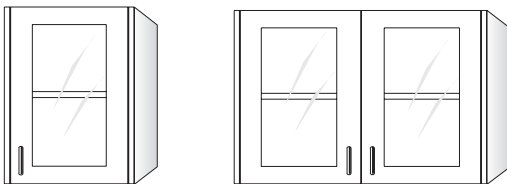

Hinged Framed Door Unit

Width	No. of Doors	Right Hinged	Left Hinged
18"	1	5170030	5171030
24"	1	5270030	5271030
30"	2	5370030	-
36"	2	5470030	-
42"	2	5670030	-
48"	2	5570030	-
513mm	1	5970030	5971030
1000mm	2	5870030	-