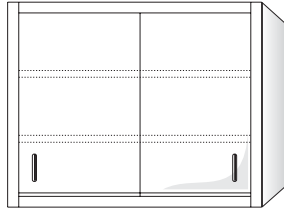

CONTEMPORARY INSET WALL CABINETS

Sliding Door Unit

Width	Item Number
30"	5310050
36"	5410050
42"	5610050
48"	5510050
1000mm	5810050