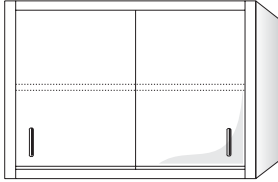

**CONTEMPORARY INSET
WALL CABINETS**

Sliding Door Unit

Width	Item Number
30	5370050
36	5470050
42	5670050
48	5570050
1000mm	5870050