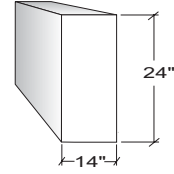

**CONTEMPORARY INSET
WALL CABINETS**

Sliding Door Unit

Width	Item Number
30	5370050
36	5470050
42	5670050
48	5570050
1000mm	5870050