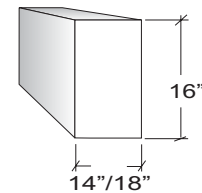

Width	Depth	Item Number
30"	14"	53A0300
36"	14"	54A0300
48"	14"	55A0300
30"	18"	53B0300
36"	18"	54B0300
48"	18"	55B0300

*Flipper door swings up and into cabinet body.
Order cabinet to match width of support structure frame.
Use option code "FR" to suspend wall cabinet from Sigma Cart™ and Sigma Flex™.
Use option code "HR" to suspend wall cabinet from Sigma Frame™.*