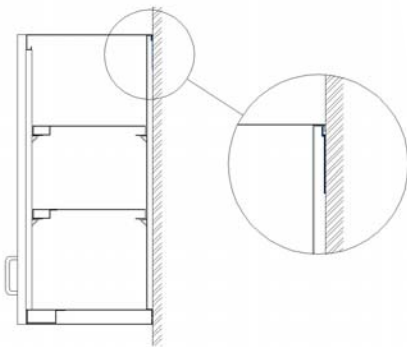

OVERVIEW EXAMPLE

To order double sided wall cabinets.

5410060

5410060-DS

“Z” Mounting Rail

- Use option - “ZR” at the end of the wall cabinet part number (“Z” Mounting Rail will be shipped with wall cabinet).
- “Z” Mounting Rail is 16gauge zinc coated steel and mounted to the wall to easily install and align wall cabinets.
- See wall cabinet section to order cabinets.