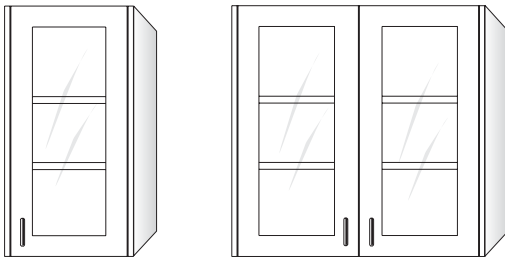

Hinged Framed Door Unit

Width	No. of Doors	Right Hinged	Left Hinged
18"	1	5120030	5121030
24"	1	5220030	5221030
30"	2	5320030	-
36"	2	5420030	-
42"	2	5620030	-
48"	2	5520030	-
513mm	1	5920030	5921030
1000mm	2	5820030	-