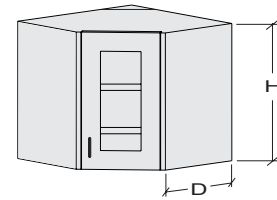

**CONTEMPORARY INSET
CORNER WALL CABINETS**

Hinged Framed Door Unit

Height	Depth	Right Hinged	Left Hinged
24"	14"	5070030	5071030
30"	14"	5010030	5011030
36"	14"	5020030	5021030
48"	14"	5030030	5031030
24"	18"	5080030	5081030
30"	18"	5040030	5041030
36"	18"	5050030	5051030
48"	18"	5060030	5061030

Includes integral rear upper and lower corner filler panels.