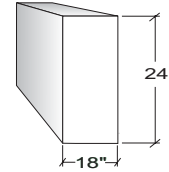

**CONTEMPORARY INSET
WALL CABINETS**

Sliding Door Unit

Width	Item Number
30"	5380050
36"	5480050
42"	5680050
48"	5580050
1000mm	5880050