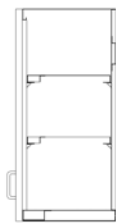

ORDERING DOUBLE SIDED WALL UNITS

Sigma Systems™ laboratory furniture is available with a wide variety of features to meet specific application requirements. The full range of our Sigma Systems™ wall cabinets are available in our double sided design. To specify double sided wall cabinets, select the two digit part number suffix from below and add this suffix after the standard part number, separated with a dash.

OVERVIEW EXAMPLE

To order double sided wall cabinets.

5410060