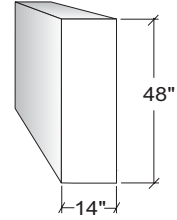

CONTEMPORARY INSET WALL CABINETS

Sliding Framed Door Unit

Width	Item Number
30"	5330040
36"	5430040
42"	5630040
48"	5530040
1000mm	5830040