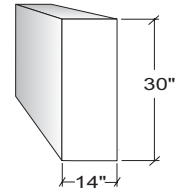

CONTEMPORARY INSET WALL CABINETS

Sliding Door Unit

Width	Item Number
30"	5310050
36"	5410050
42"	5610050
48"	5510050
1000mm	5810050